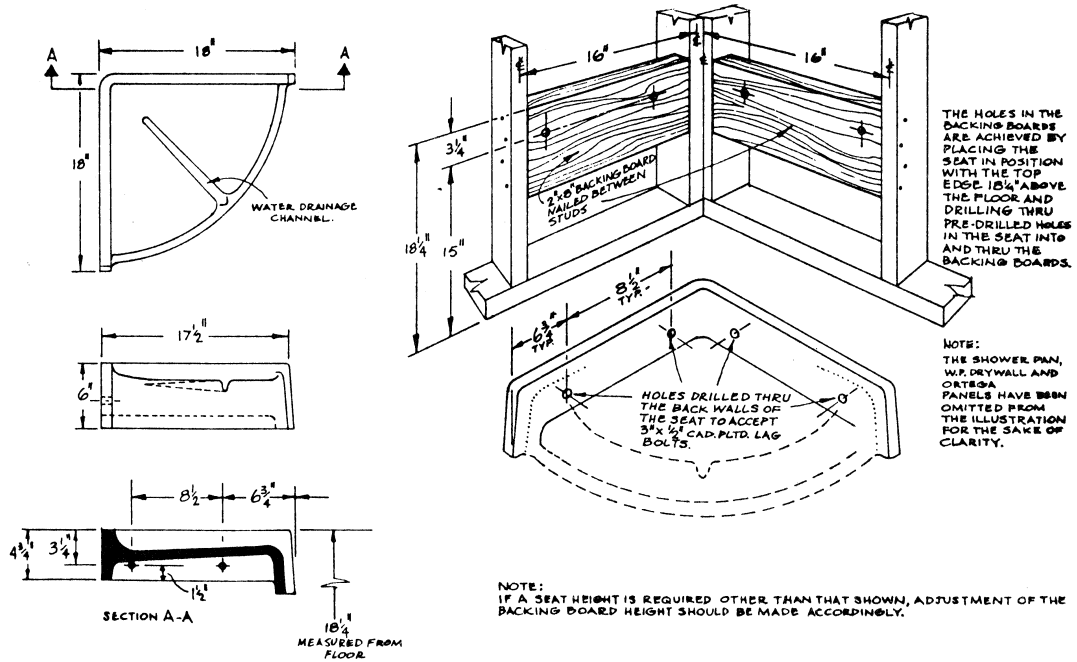

Shower Seat Install

Tiffany Marble, Inc.
 16 SE 16 Street
 Lee's Summit, MO 64081
 816-524-0023