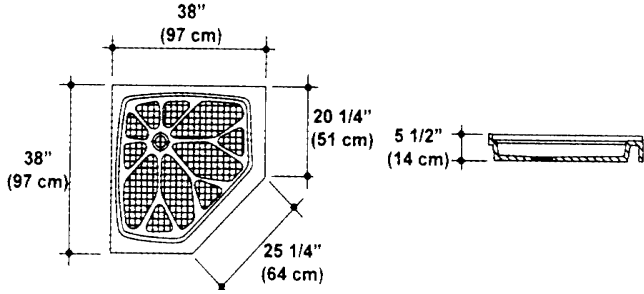

Tiffany Marble Inc.
16 SE 16th Street
Lee's Summit, MO
816-524-0023

Corner Standard Shower Bases

Tiffany Marble Inc.
 16 SE 16th Street
 Lee's Summit, MO
 816-524-0023

Standard Shower Bases

Installation Method A