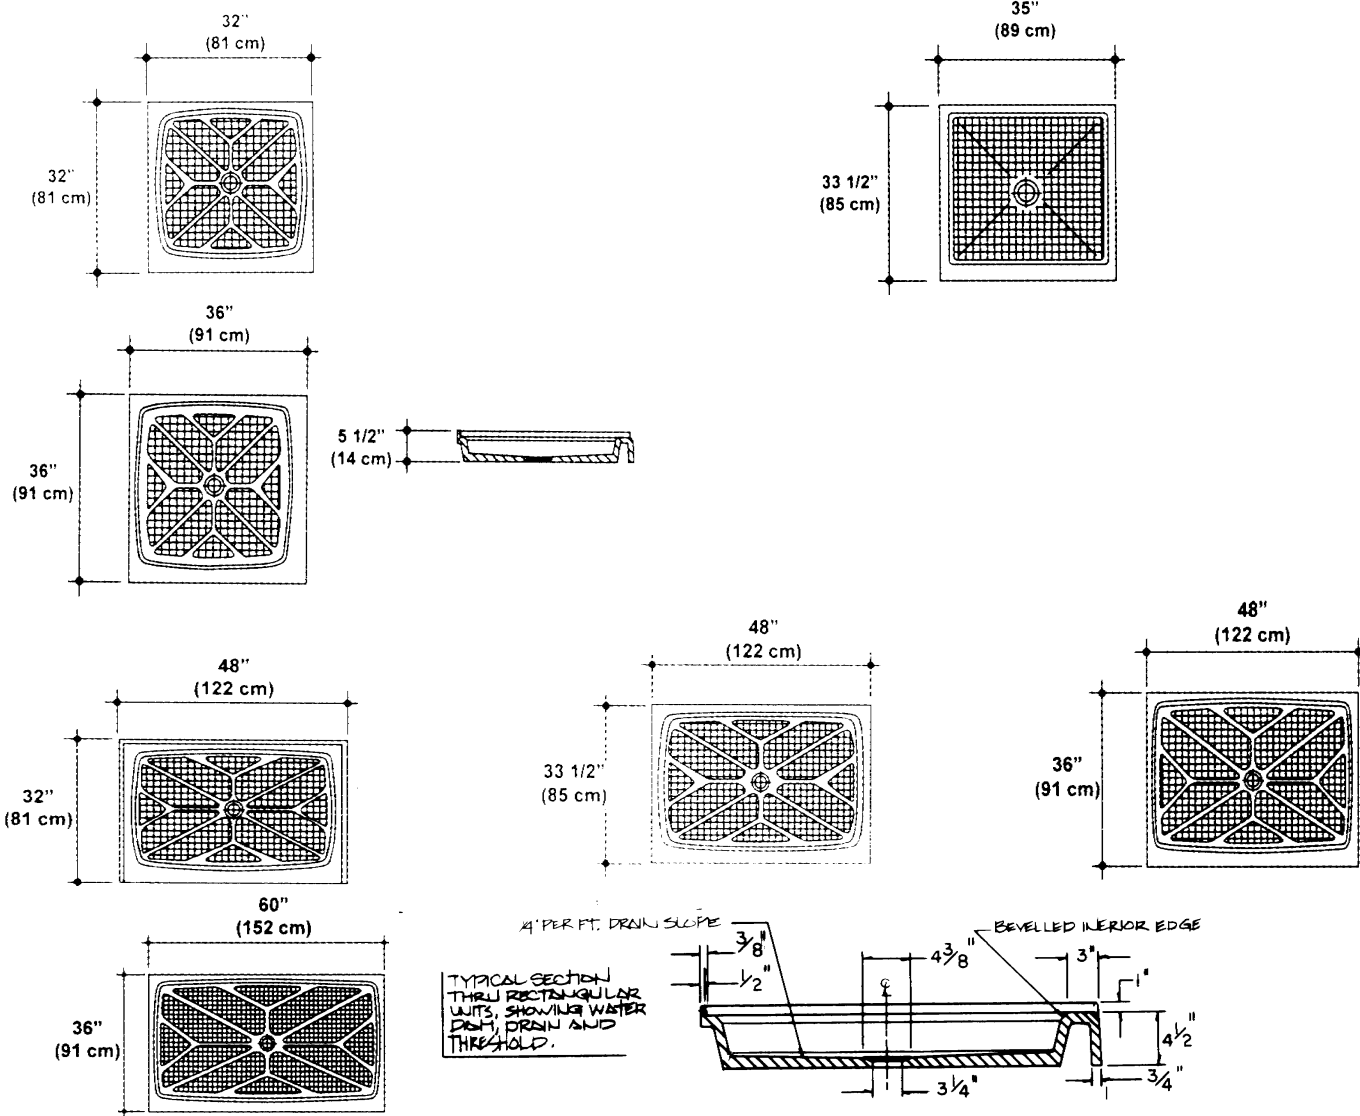

Tiffany Marble Inc.
16 SE 16th Street
Lee's Summit, MO
816-524-0023

Corner Standard Shower Bases

Tiffany Marble Inc.
 16 SE 16th Street
 Lee's Summit, MO
 816-524-0023

Standard Shower Bases

Installation Method A

Installation Method B