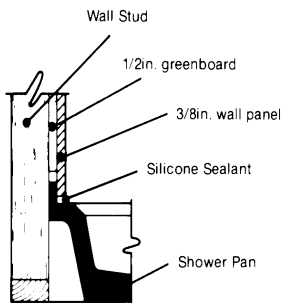

Tiffany Marble Inc.
16 SE 16th Street
Lee's Summit, MO
816-524-0023

Corner Standard Shower Bases

Tiffany Marble Inc.
 16 SE 16th Street
 Lee's Summit, MO
 816-524-0023

Standard Shower Bases

Installation Method A