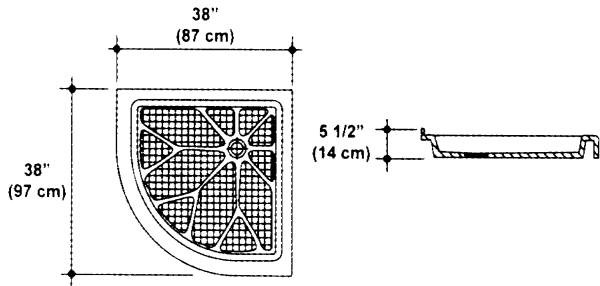

Tiffany Marble Inc.
16 SE 16th Street
Lee's Summit, MO
816-524-0023

Corner Standard Shower Bases

Tiffany Marble Inc.
 16 SE 16th Street
 Lee's Summit, MO
 816-524-0023

Standard Shower Bases

Installation Method A