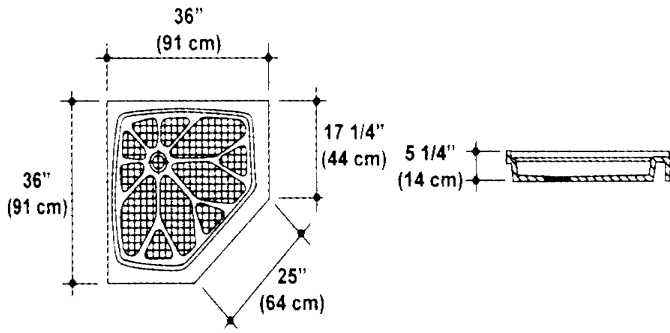

Tiffany Marble Inc.
16 SE 16th Street
Lee's Summit, MO
816-524-0023

Corner Standard Shower Bases

Tiffany Marble Inc.
 16 SE 16th Street
 Lee's Summit, MO
 816-524-0023

Standard Shower Bases

Installation Method A