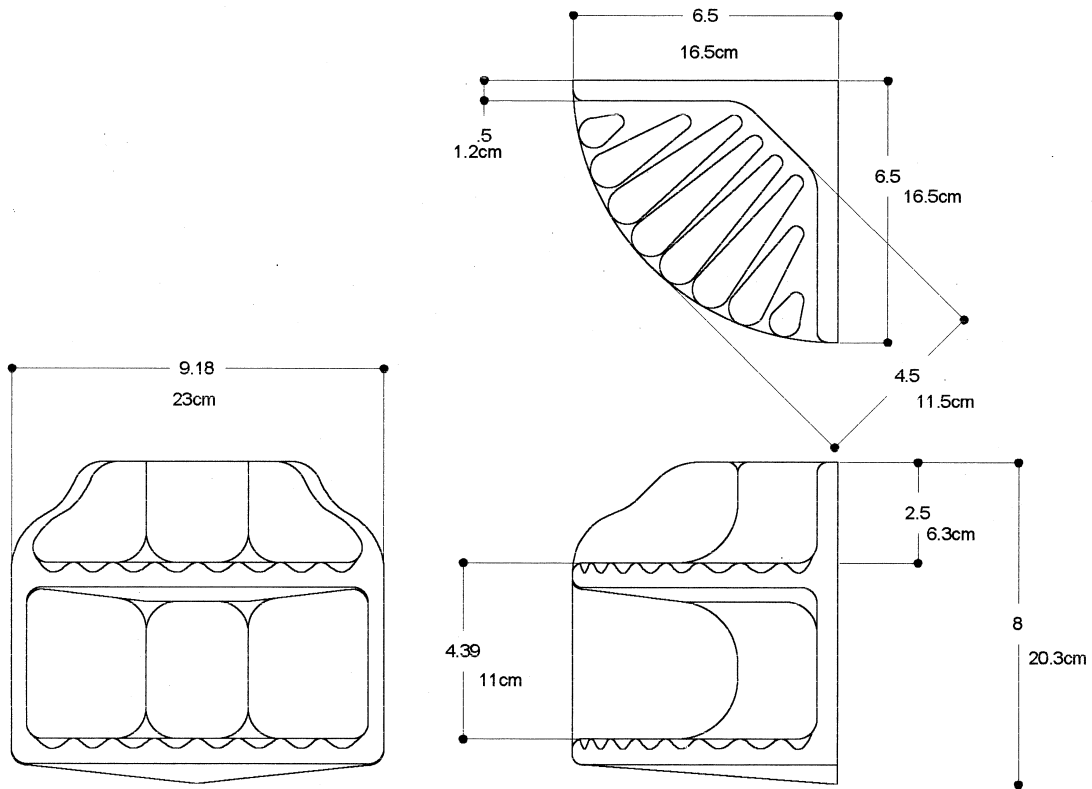

Texas Corner Shampoo/Soap Dish

Tiffany Marble, Inc.
16 SE 16 Street
Lee's Summit, MO 64081
816-524-0023