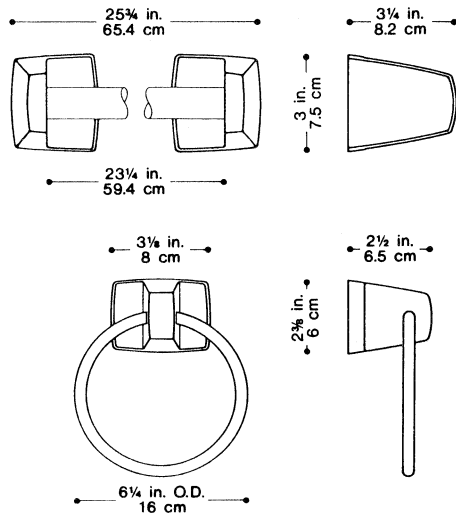

Towel Bar

Towel Ring

Tiffany Marble, Inc.
16 SE 16 Street
Lee's Summit, MO 64081
816-524-0023