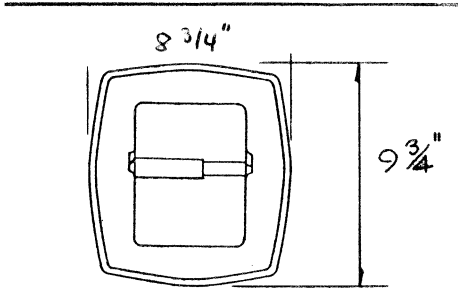

Recessed Toilet Paper Holder

Tiffany Marble, Inc.
16 SE 16 Street
Lee's Summit, MO 64081
816-524-0023