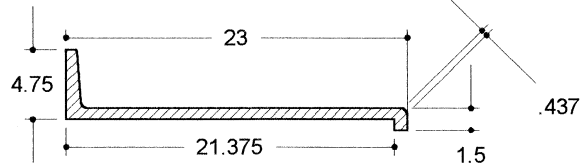

1 1/2" Built up edges

Tiffany Marble, Inc.
16 SE 16 Street
Lee's Summit, MO 64081
816-524-0023