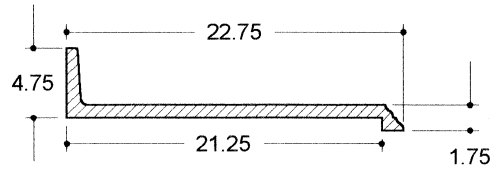

# 1 1/2" Built up edges

BLUNTNOSE

7/16" CHAMFER

BULLNOSE

TEXAS OG.

Tiffany Marble, Inc.  
16 SE 16 Street  
Lee's Summit, MO 64081  
816-524-0023