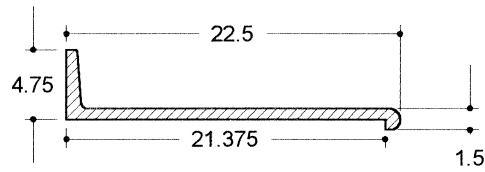

1 1/2" Built up edges

Tiffany Marble, Inc.
16 SE 16 Street
Lee's Summit, MO 64081
816-524-0023